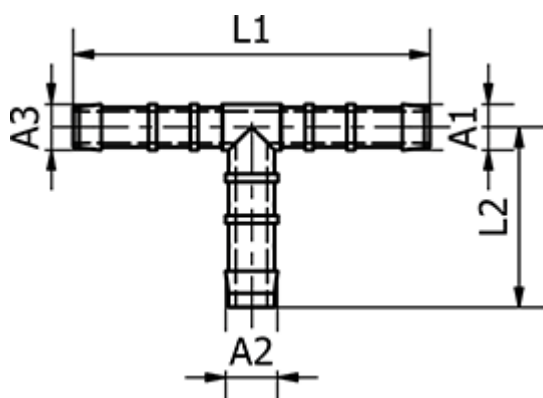

Data Sheet

Article number: 58635510

Description: Tube Connector 35.510, Ø3/ Ø3/ Ø3
Tee connector

Measures

Ext. Hose Diameter A3 = 3

Ext. Hose Diameter A1 = 3

Ext. Hose Diameter A2 = 3

L1 = 25

L2 = 12.5